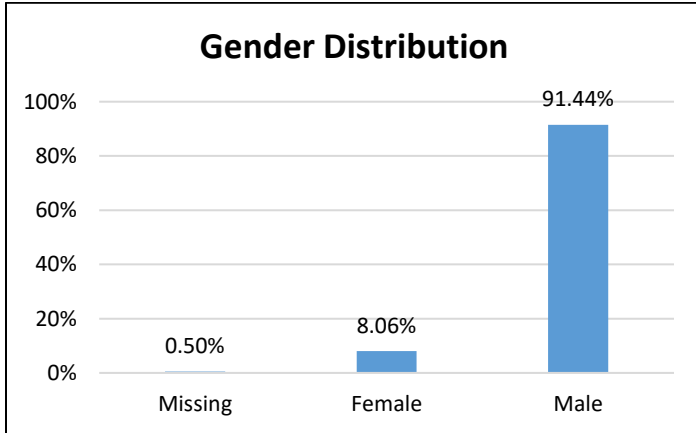

Pretrial Services Weekly Report

Electronic Monitoring Population Demographics 6/3/2022

Radio Frequency Monitoring (RF) population:	806
GPS Monitoring population:	843

Radio Frequency Monitoring

GPS Monitoring